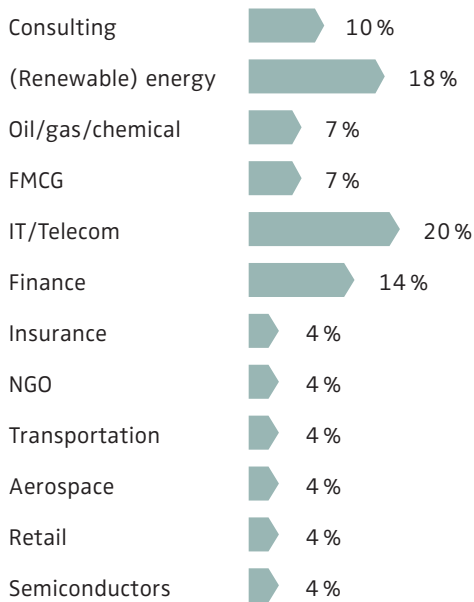

Placement Statistics Full-time MBA Class of 2010

- 88% of our graduates received job offers three months after graduation
- 50% of our graduates found their job via the ESMT network
- The average base salary is € 68,000
- 60% of our graduates accepted positions in Germany

Caterina Vremec, Senior Recruiter, Allianz SE

Graduates accepted positions in the following industries:

Some examples of positions offered:

- Project Engineer
- Senior Business Development Manager
- Franchise Manager
- Consultant
- Analyst
- Senior Investment Manager
- Project Manager IT Center of Competence
- Area Retail Operations Manager
- Lead Web Analyst
- Manager Strategic Projects
- Manager Strategy and Corporate Development
- Manager Key Customer Support