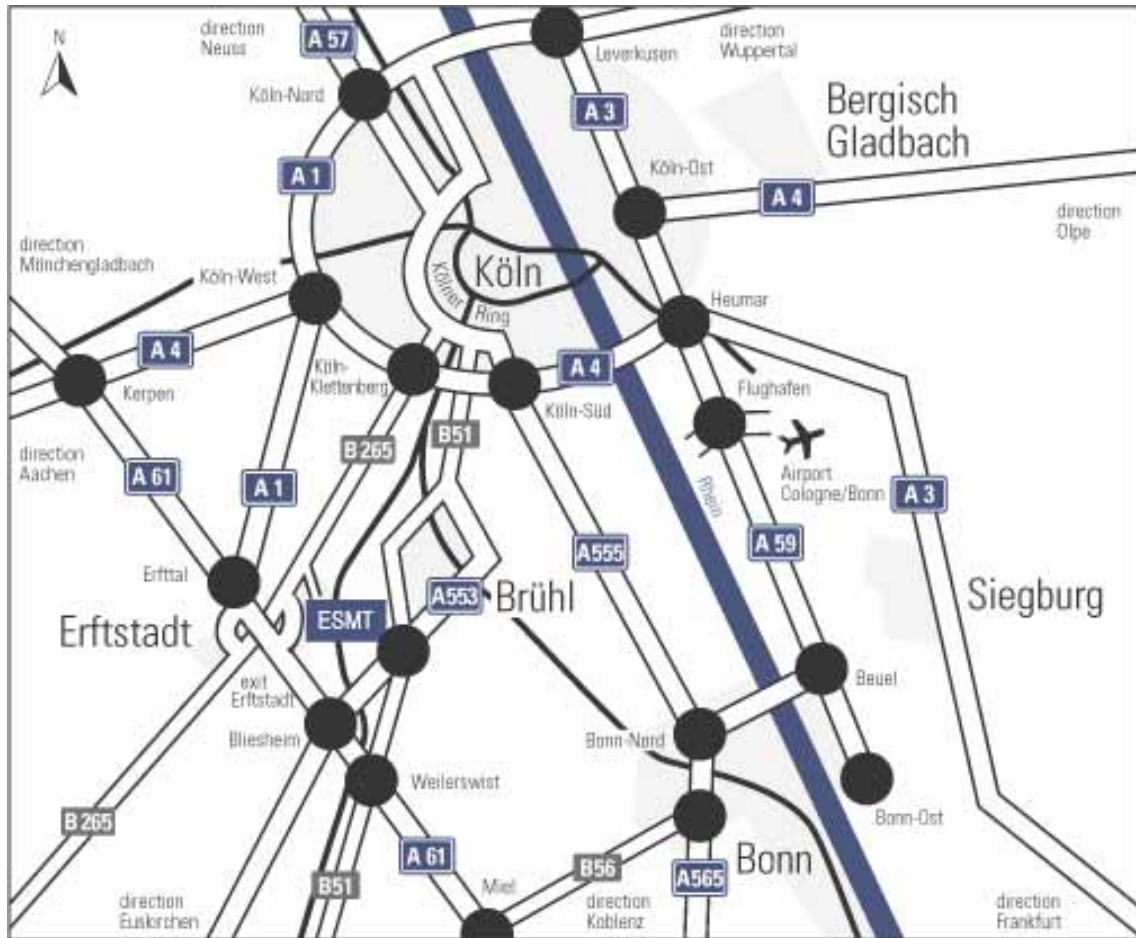

Getting to ESMT Campus Schloss Gracht

By Car

Take the motorway (Autobahn) A 61 from Koblenz or Mönchengladbach. Exit the motorway at Erftstadt (Exit 108) turning onto B 265 in the direction of Liblar and take the next exit to Liblar. At the next traffic light turn left onto Carl-Schurz-Strasse. There will be a gas station to your left and a sign pointing the way to Schloss Gracht. Follow this street until it curves left. Here you should continue straight (20 km zone). Turn right at the end of the road onto Bahnhofstrasse and take the next right turn. There is only limited parking available in front of the campus, however, more parking spaces may be found in neighboring streets.

By Train

Take a regional train from Cologne Central Station (Hauptbahnhof) in direction Kall, Euskirchen or Trier and get off at Erftstadt Station. Travel time is approximately 25 minutes. From there we would advise you to take a taxi (five minutes' travel time) to be ordered before hand by calling Taxi Althausen at +49 (0) 2235 2929.

From Cologne / Bonn Airport by Taxi

The distance between Cologne / Bonn Airport and Schloss Gracht is approximately 40 kilometers. The fare for the taxi journey should be around € 50.

From Duesseldorf International Airport by Taxi

Per Bahn

Erftstadt Liblar hat eine Bundesbahnstation. Die Züge fahren vom Hauptbahnhof Köln in Richtung Kall, Euskirchen oder Trier. Die Fahrt dauert etwa 25 Minuten. Schloss Gracht liegt ca. 1,5 km von der Bahnstation entfernt. Wir empfehlen Ihnen sich für die 5-minütige Taxifahrt bereits vorab einen Wagen beim lokalen Taxiunternehmen „Althausen“ zu bestellen (Taxiruf-Nr.: 02235-2929). Bitte beachten Sie, dass am Bahnhof nur ein Kartentelefon zur Verfügung steht.