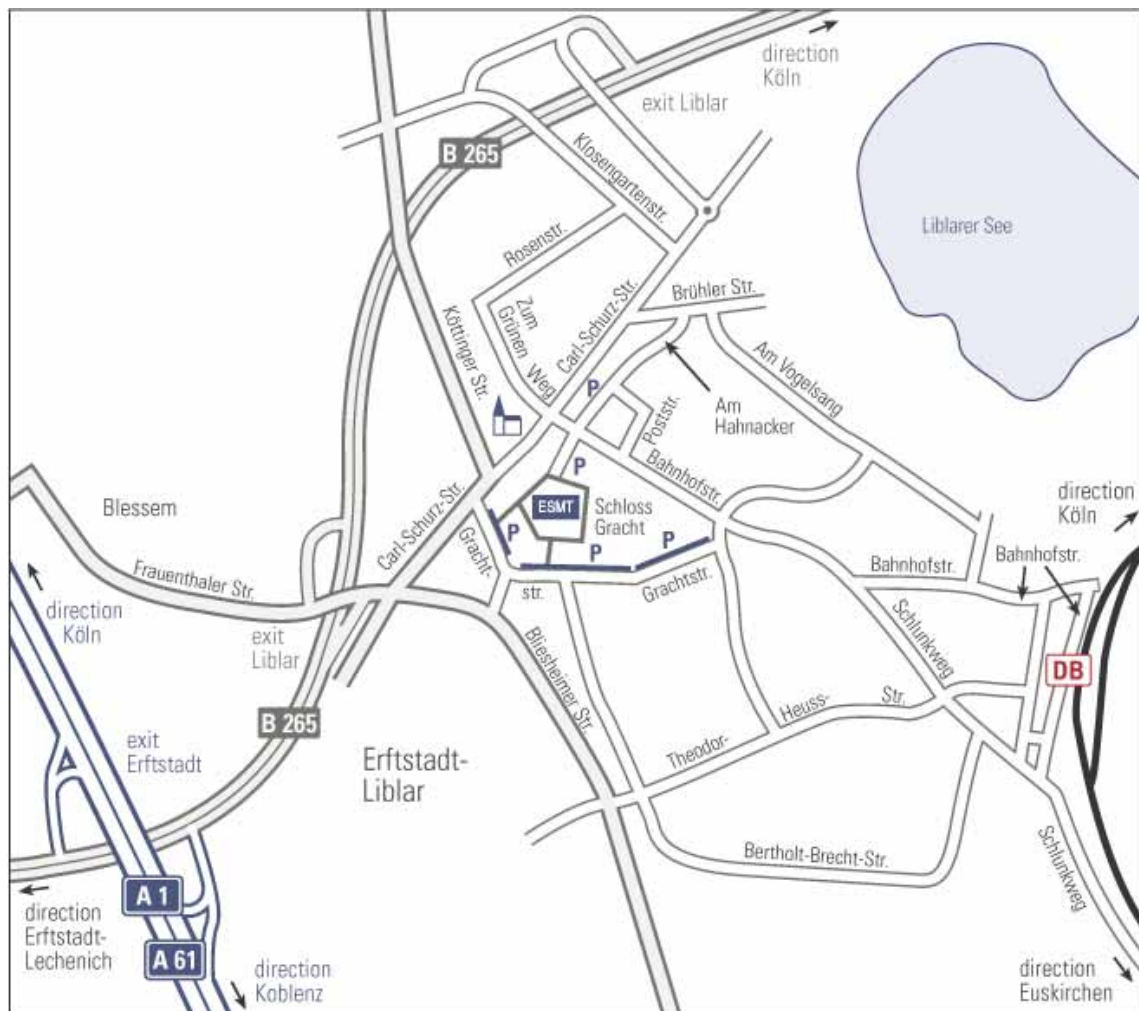

From Duesseldorf International Airport by Taxi

The distance between Duesseldorf International Airport and Schloss Gracht is approximately 90 kilometers. The fare for the taxi journey should be around € 120.

Please note that not all German taxi operators accept credit card payments, so please check with the driver before starting your journey.

For more information on train connections, please refer to <http://reiseauskunft.bahn.de/bin/query.exe/en> and for flight connections to either <http://www.koeln-bonn-airport.de> or <http://www.duesseldorfinternational.de>.

Contact

ESMT Campus Schloss Gracht
Fritz-Erler-Str. 1
50374 Erftstadt
Tel. +49 (0)2235 406 0
Fax. +49 (0)2235 406 235